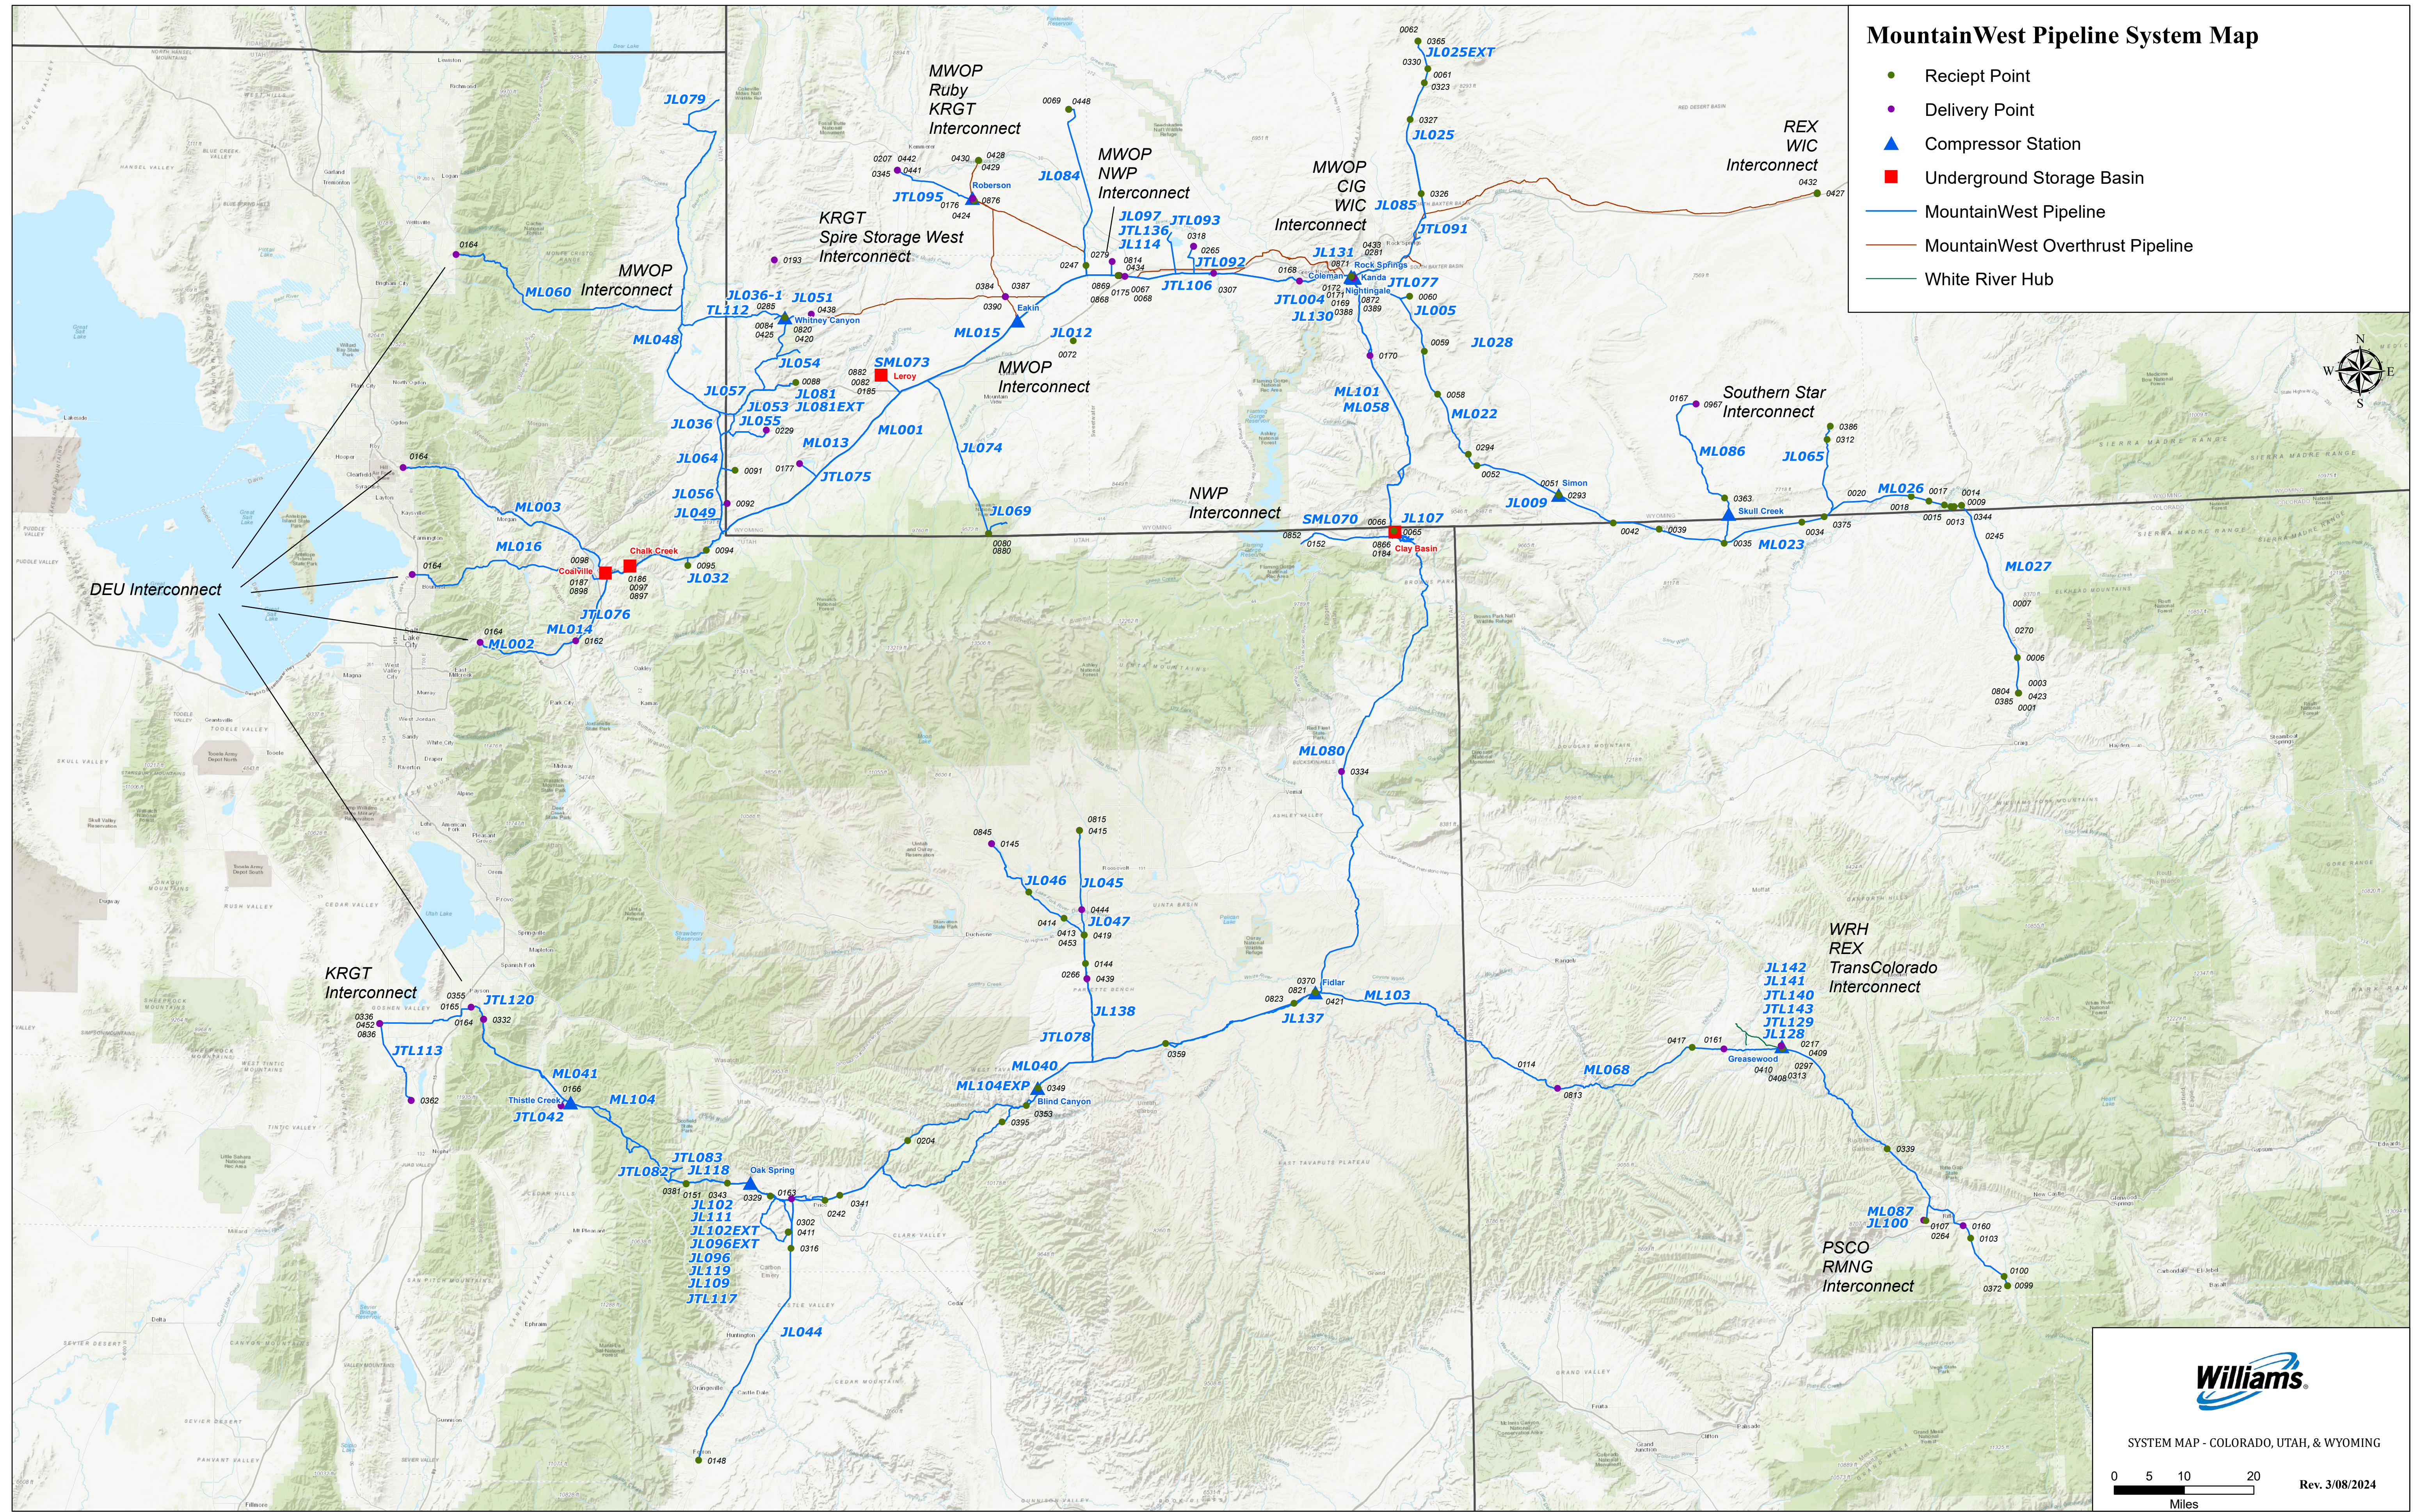

MountainWest Pipeline System Map

- Receipt Point
- Delivery Point
- ▲ Compressor Station
- Underground Storage Basin
- MountainWest Pipeline
- MountainWest Overthrust Pipeline
- White River Hub

SYSTEM MAP - COLORADO, UTAH, & WYOMING